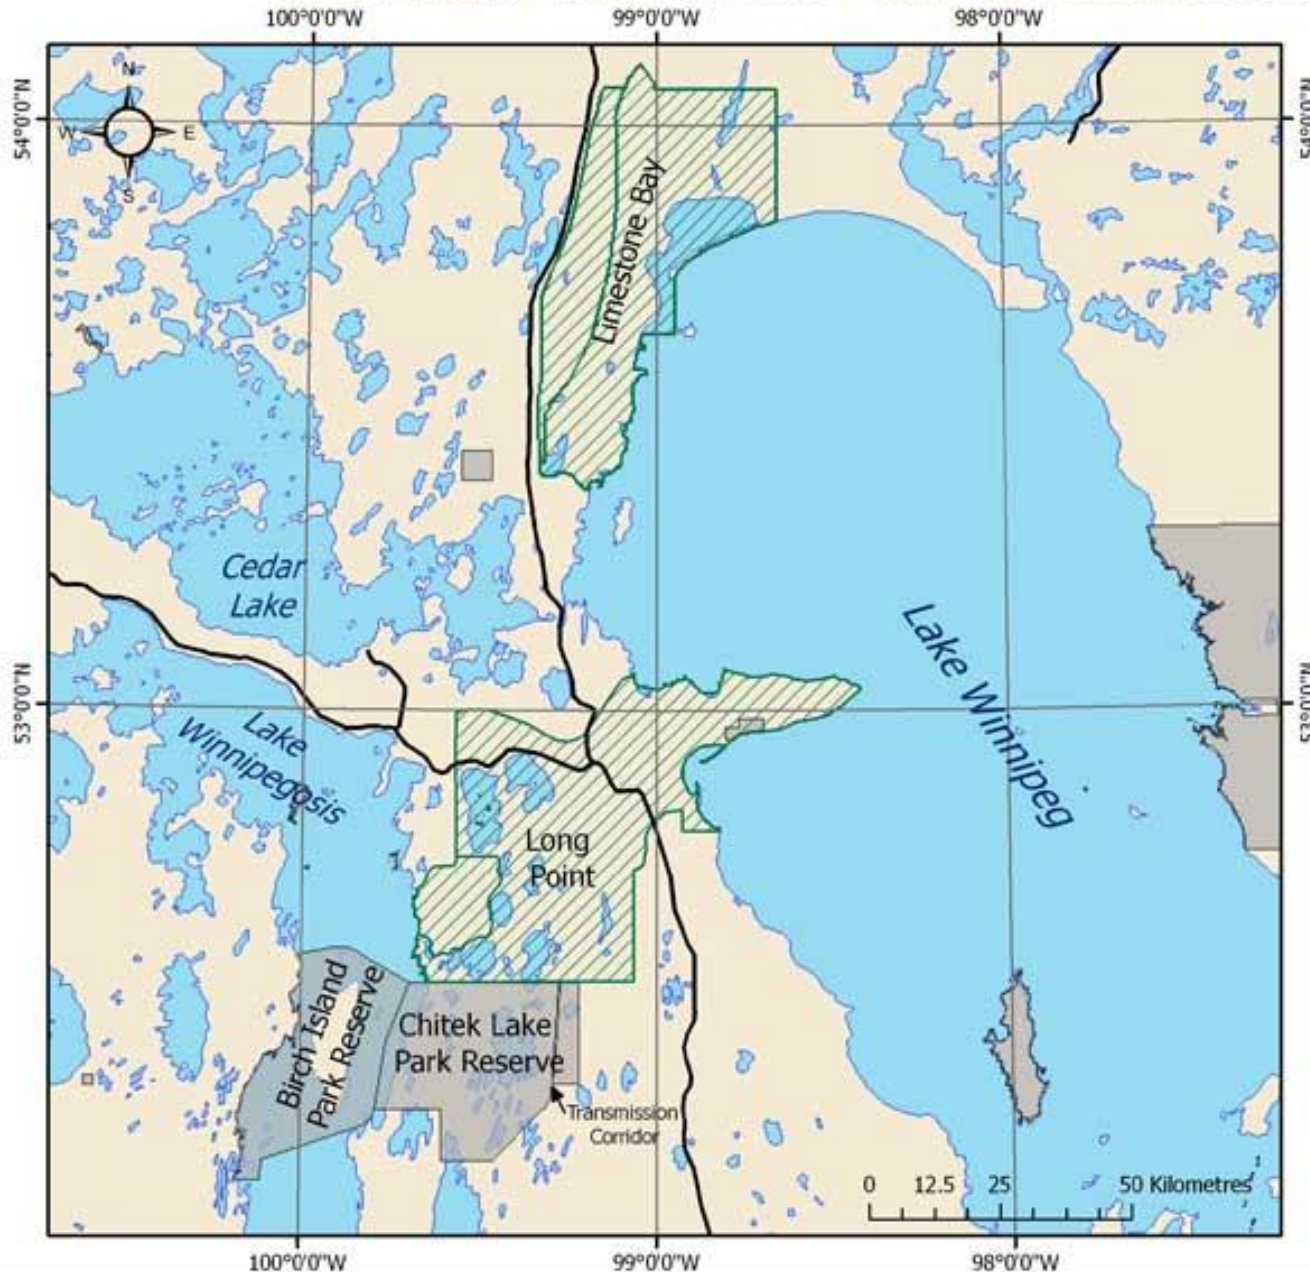

# Chitek Lake Park Reserve and Lowlands National Park

Created by:  
Manitoba Wildlands  
Date: 02/15/2005  
Projection:  
UTM, NAD 83, Zone 14N  
Scale: 1:1,250,000

Data Sources:  
Manitoba Land Initiatives  
<http://web2.gov.mb.ca/mli/>  
Parks Canada